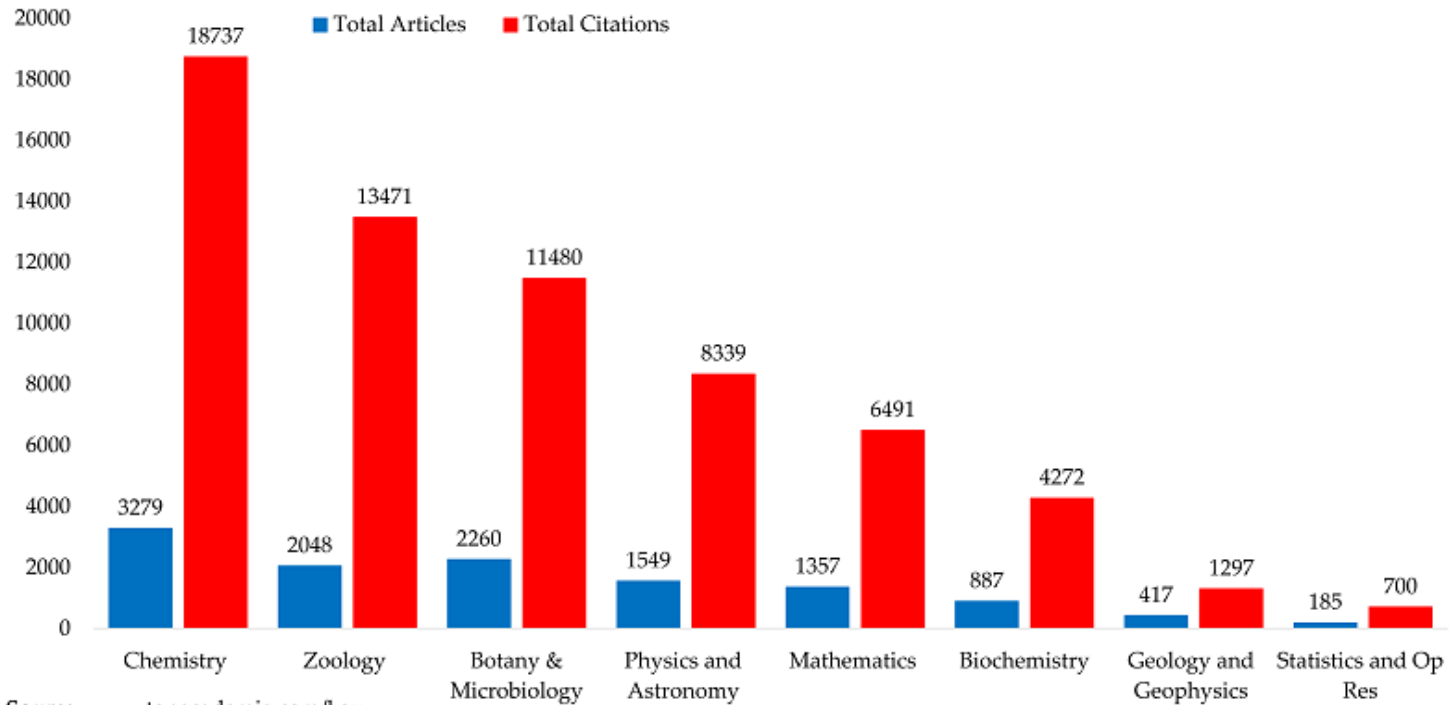

Total number of articles and citations produced by College of Science (2007-2018)

Source: www.topacademia.com/ksu

Number of citations/paper/Department by College of Science (2007-2018)

Total Scientific Production (ISI only) in the Department and average of publications/staff member (2007-2018)

Number of ISI publications according to Q-Rating (2007-2018)

Number of citations of ISI publications according to Q-Rating (2007-2018)

Number of publications per staff member

Total Scientific Production (ISI only) for the best 10 Staff Members in the Department