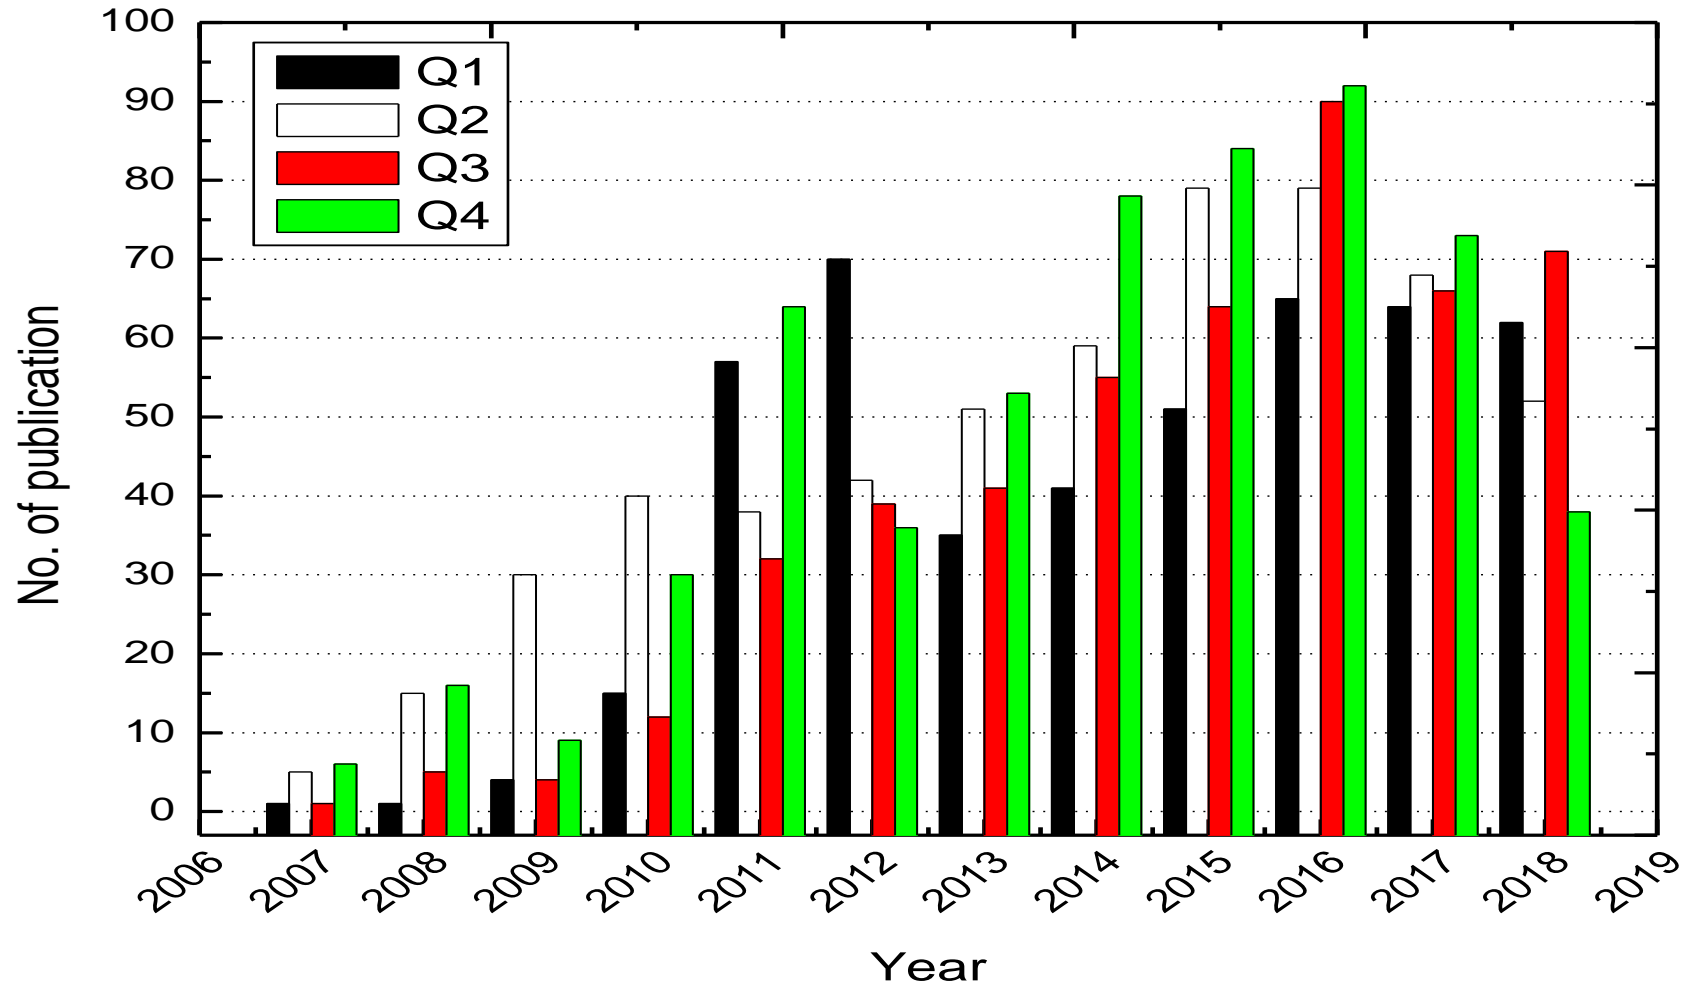

Total number of articles and citations produced by College of Science (2007-2018)

Source: www.topacademia.com/ksu

Number of citations/paper/Department by College of Science (2007-2018)

Total Scientific Production (ISI only) in the Department and average of publications/staff member (2007-2018)

Number of ISI publications according to Q-Rating (2007-2018)

Number of citations of ISI publications according to Q-Rating (2007-2018)

Number of publications per staff member

Total Scientific Production (ISI only) for the best 10 Staff Members in the Department