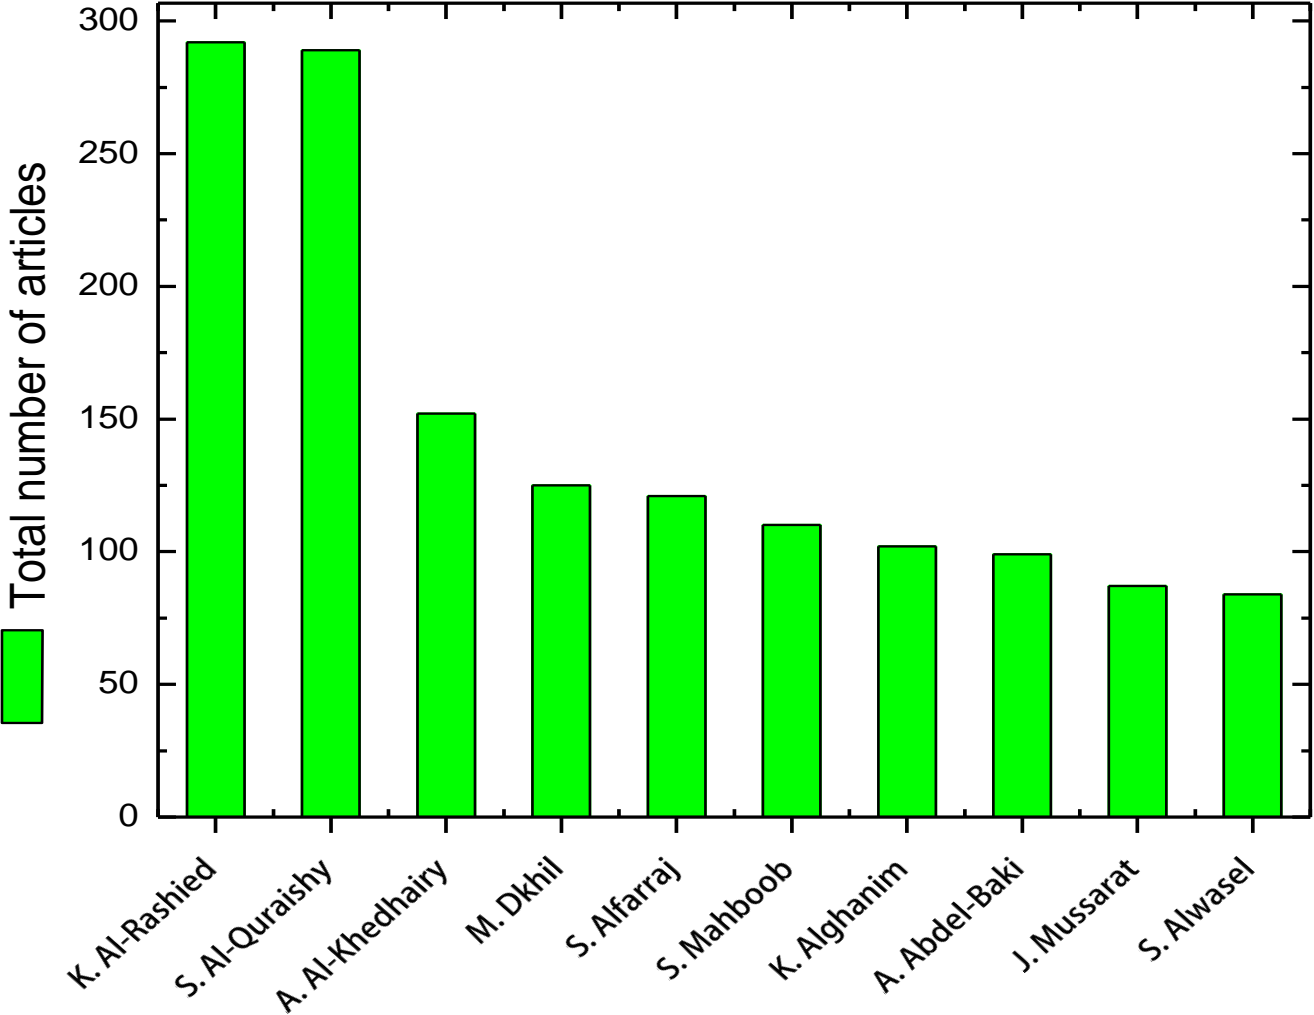

Number of ISI publications according to Q-Rating (2007-2018)

Number of citations of ISI publications according to Q-Rating (2007-2018)

Number of publications per staff member

Total Scientific Production (ISI only) for the best 10 Staff Members in the Department