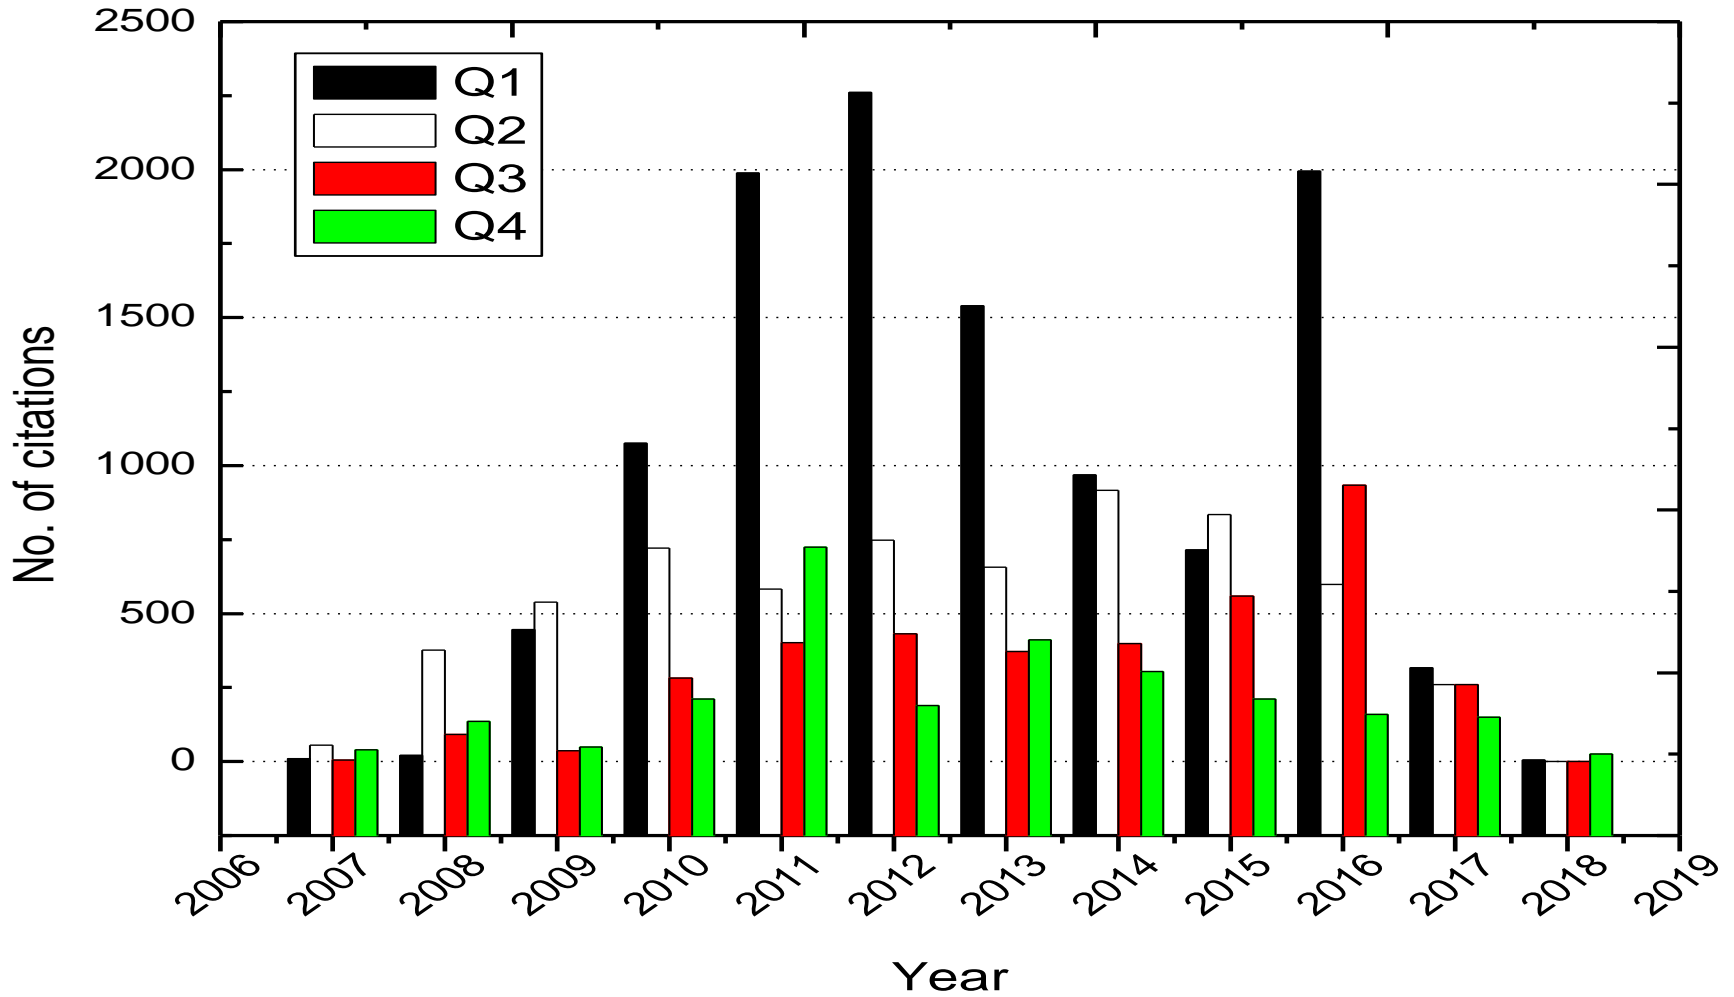

Total number of articles and citations produced by College of Science (2007-2018)

Source: www.topacademia.com/ksu

Number of citations/paper/Department by College of Science (2007-2018)

Total Scientific Production (ISI only) in the Department and average of publications/staff member (2007-2018)

Number of ISI publications according to Q-Rating (2007-2018)

Number of citations of ISI publications according to Q-Rating (2007-2018)

Number of publications per staff member

Total Scientific Production (ISI only) for the best 10 Staff Members in the Department