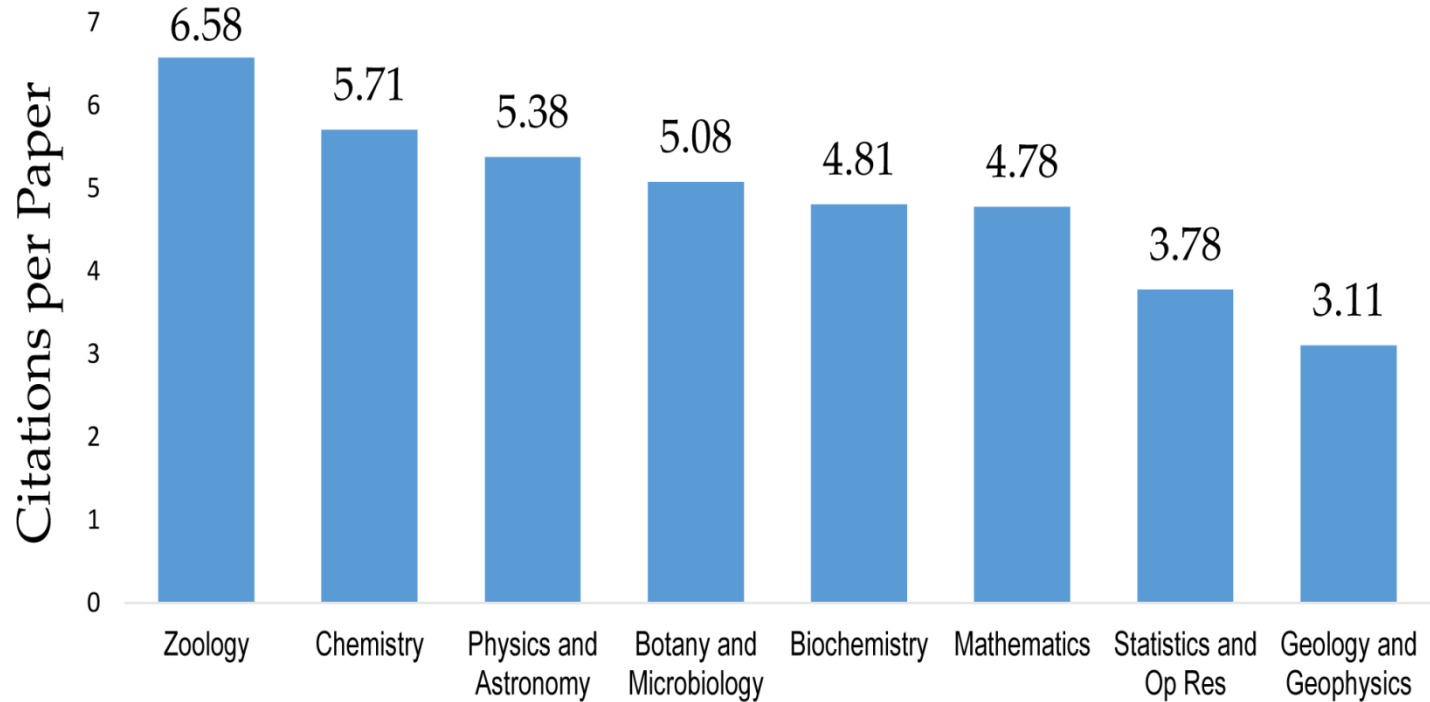

Total number of articles and citations produced by College of Science (2007-2018)

Source: www.topacademia.com/ksu

Number of citations/paper/Department by College of Science (2007-2018)

Total Scientific Production (ISI only) in the Department and average of publications/staff member (2007-2018)