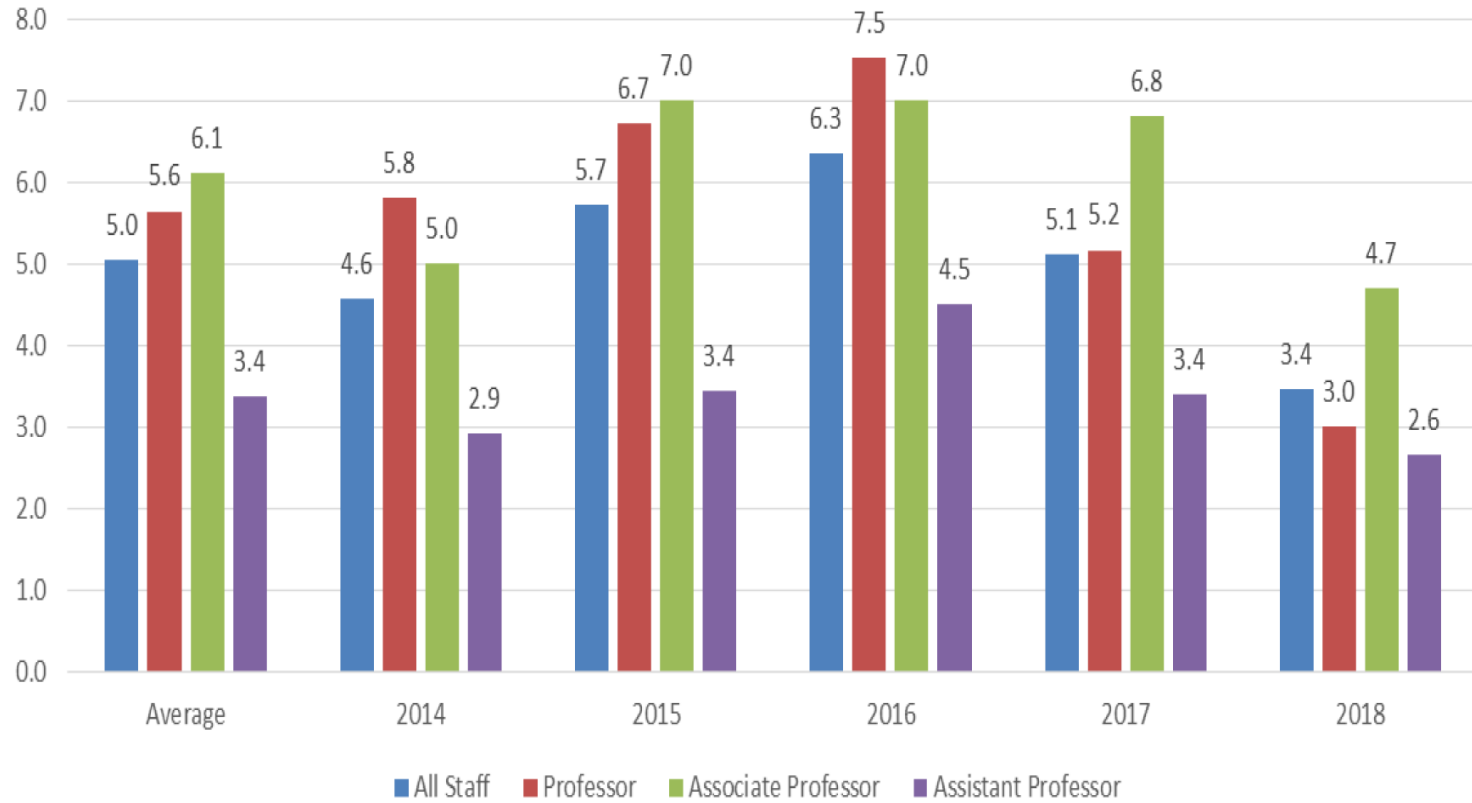

Number of publications per staff member