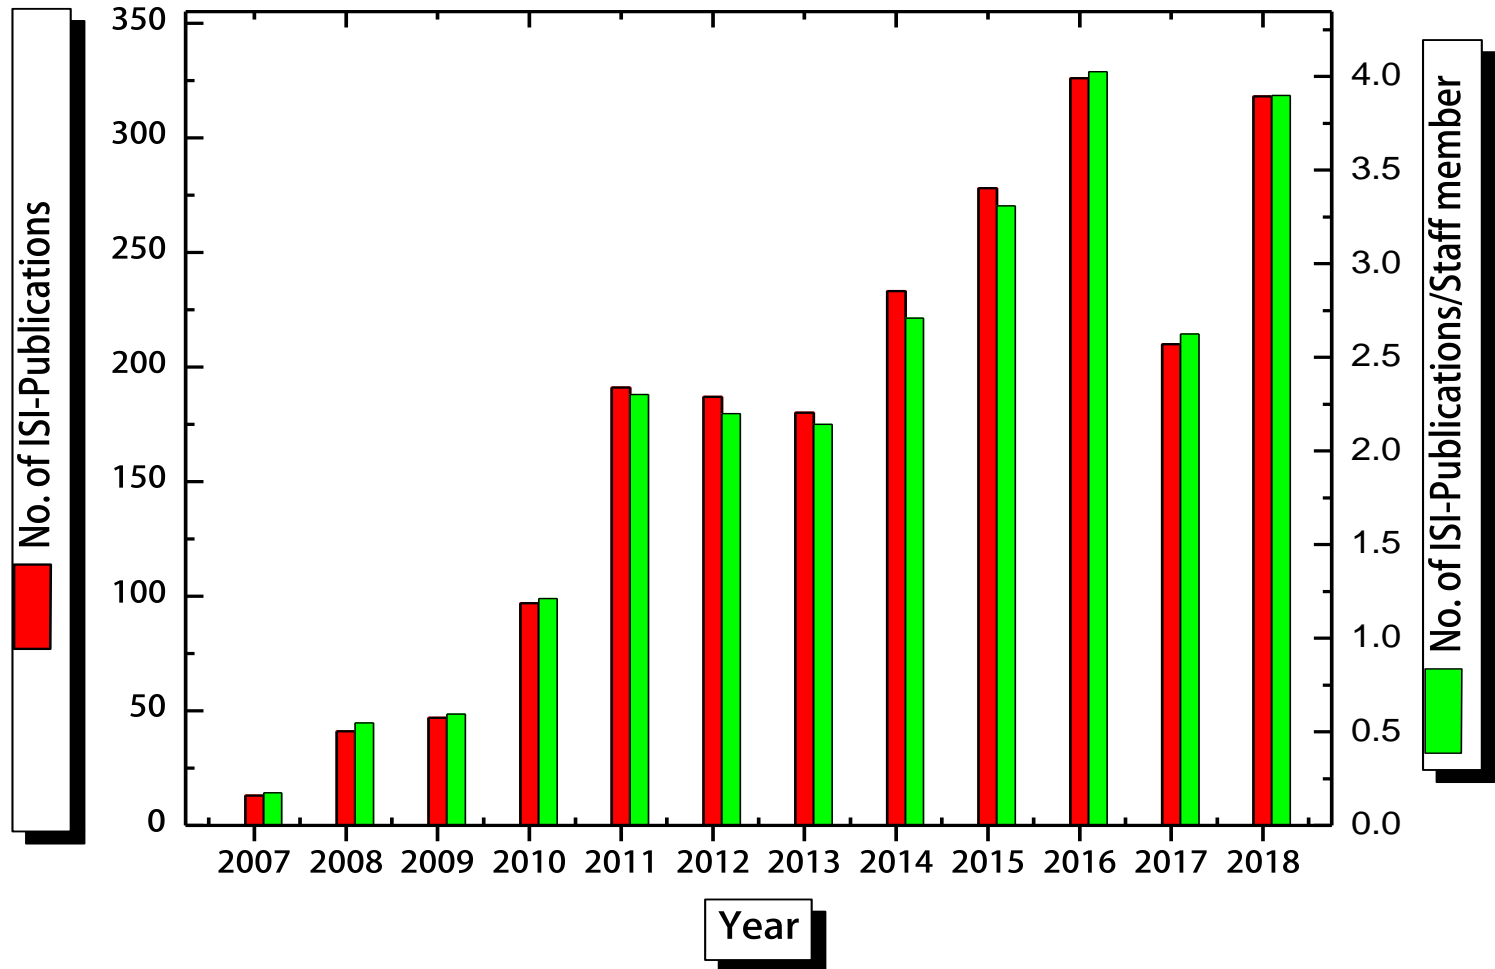

Total number of articles and citations produced by College of Science (2007-2018)

Source: www.topacademia.com/ksu

Number of citations/paper/Department by College of Science (2007-2018)

Total Scientific Production (ISI only) in the Department and average of publications/staff member (2007-2018)

Number of ISI publications according to Q-Rating (2007-2018)

Number of citations of ISI publications according to Q-Rating (2007-2018)

Number of publications per staff member

Total Scientific Production (ISI only) for the best 10 Staff Members in the Department