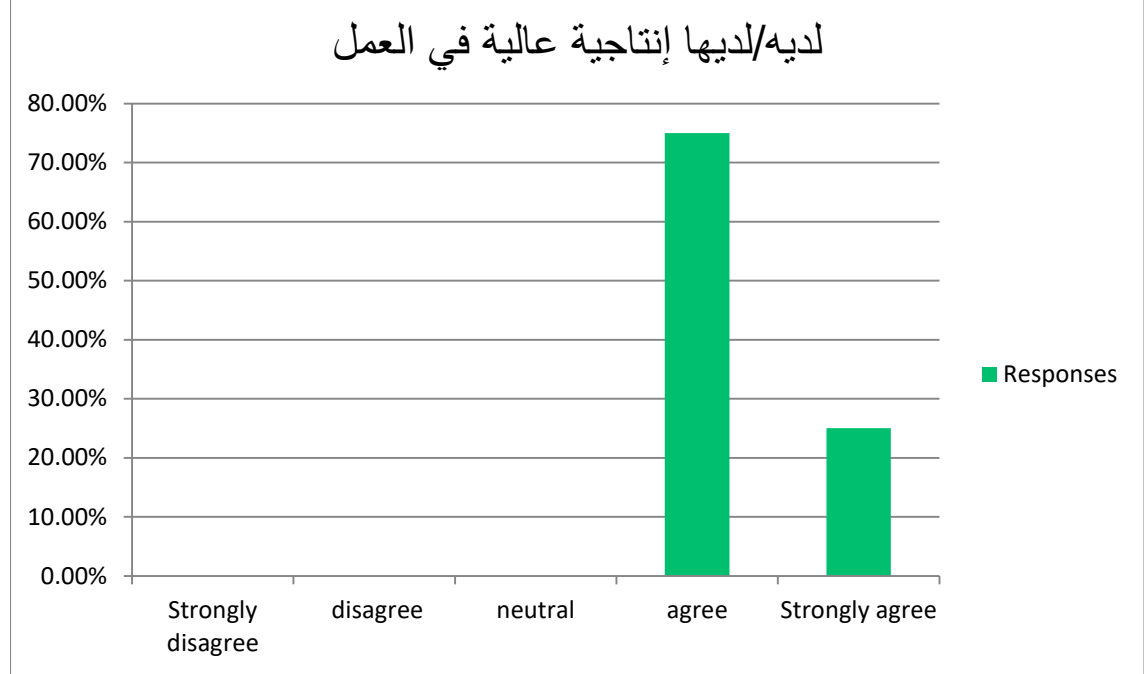

استبانة رأي جهاند
لديه/لديها إنتاجية ع

Answer Choices	Responses	
Strongly disagree	0.00%	0
disagree	0.00%	0
neutral	0.00%	0
agree	75.00%	3
Strongly agree	25.00%	1
Answered		4
Skipped		0