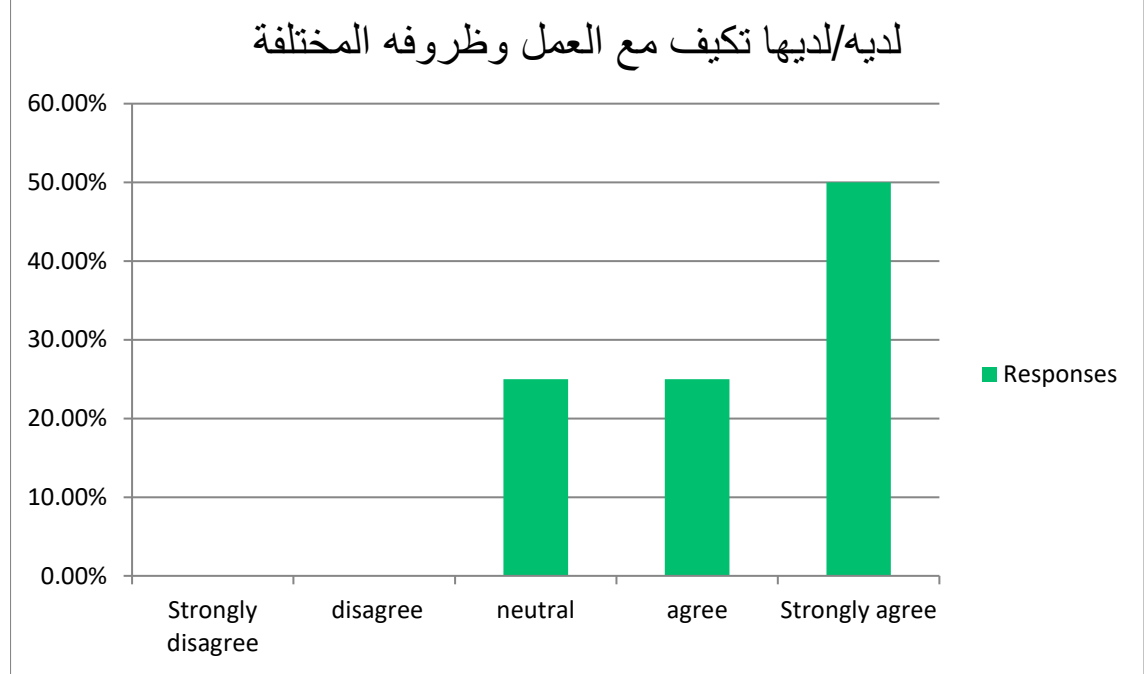

استبانة رأي جهاند
لديه/لديها تكيف مع

Answer Choices	Responses	
Strongly disagree	0.00%	0
disagree	0.00%	0
neutral	25.00%	1
agree	25.00%	1
Strongly agree	50.00%	2
Answered		4
Skipped		0