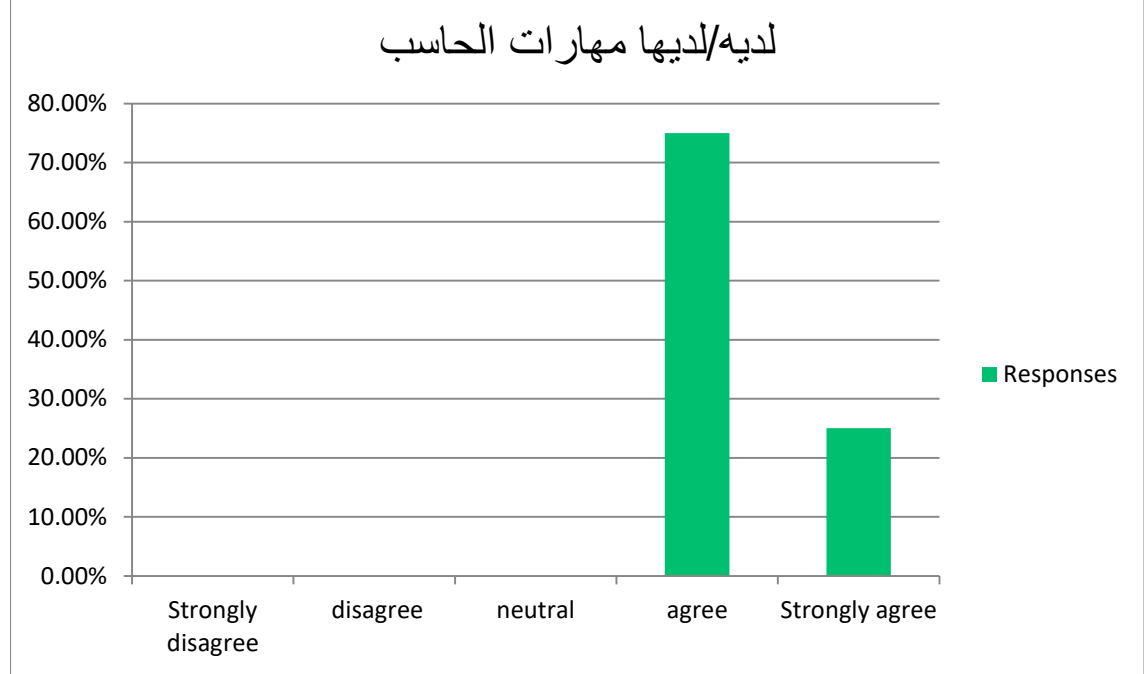

استبانة رأي جهاند
لديه/لديها مهارات ال

Answer Choices	Responses	
Strongly disagree	0.00%	0
disagree	0.00%	0
neutral	0.00%	0
agree	75.00%	3
Strongly agree	25.00%	1
Answered		4
Skipped		0