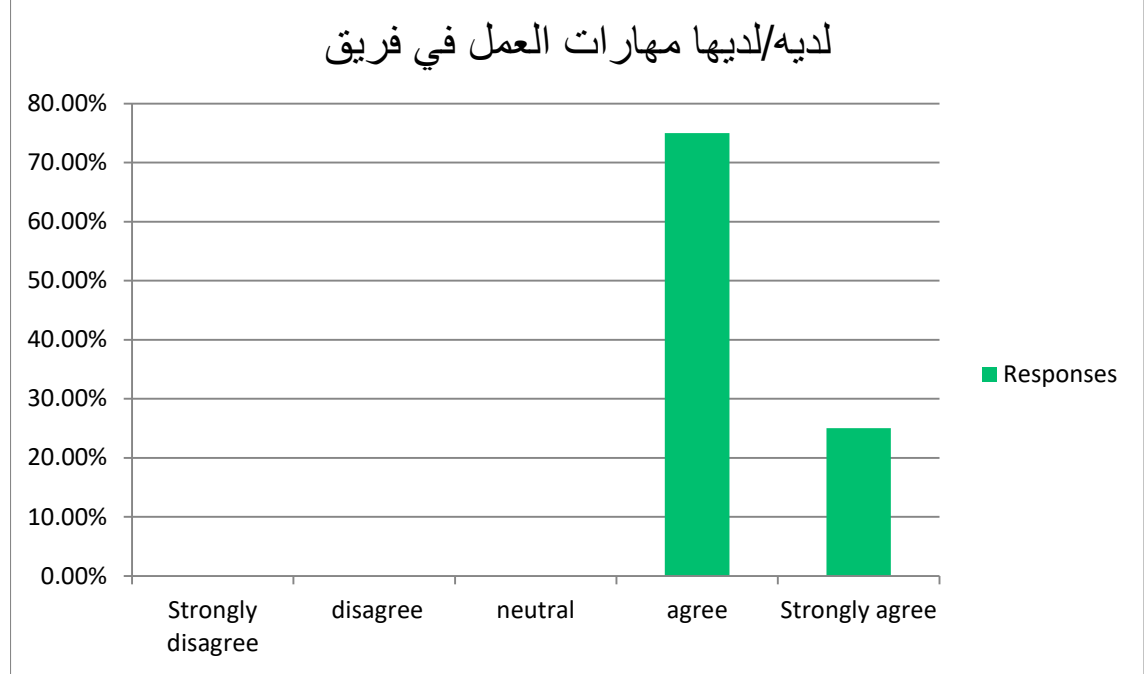

استبانة رأي جهاند
لديه/لديها مهارات الا

Answer Choices	Responses	
Strongly disagree	0.00%	0
disagree	0.00%	0
neutral	0.00%	0
agree	75.00%	3
Strongly agree	25.00%	1
Answered		4
Skipped		0