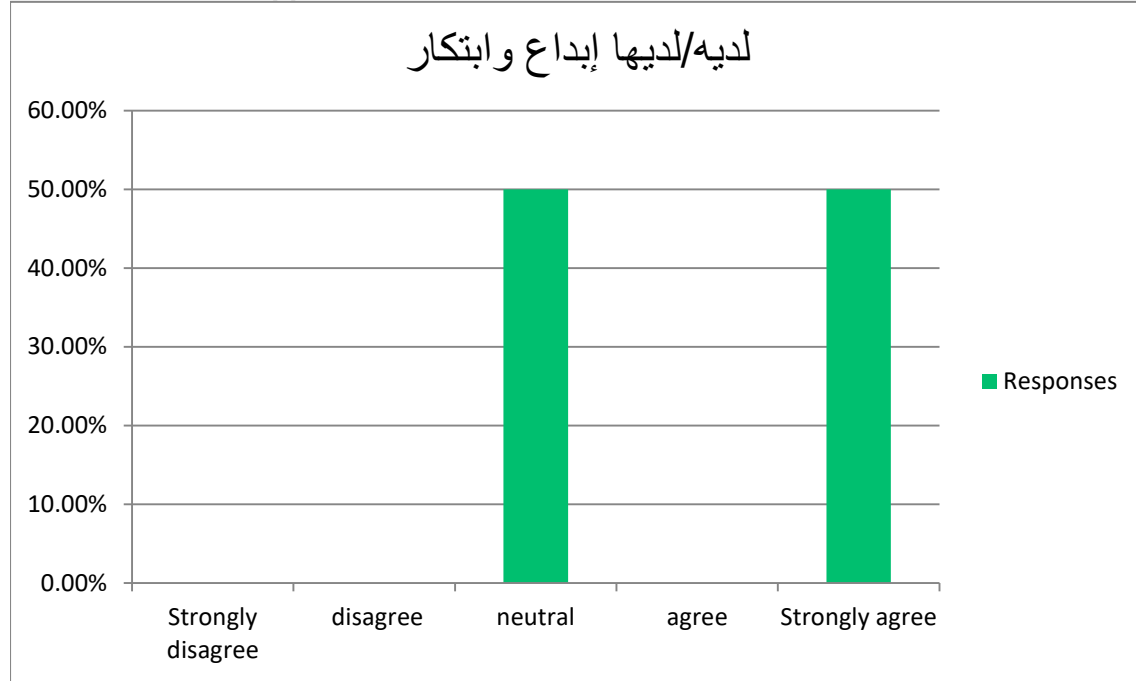

استبانة رأي جهاند
لديه/لديها إبداع وابتكار

Answer Choices	Responses	
Strongly disagree	0.00%	0
disagree	0.00%	0
neutral	50.00%	2
agree	0.00%	0
Strongly agree	50.00%	2
Answered		4
Skipped		0