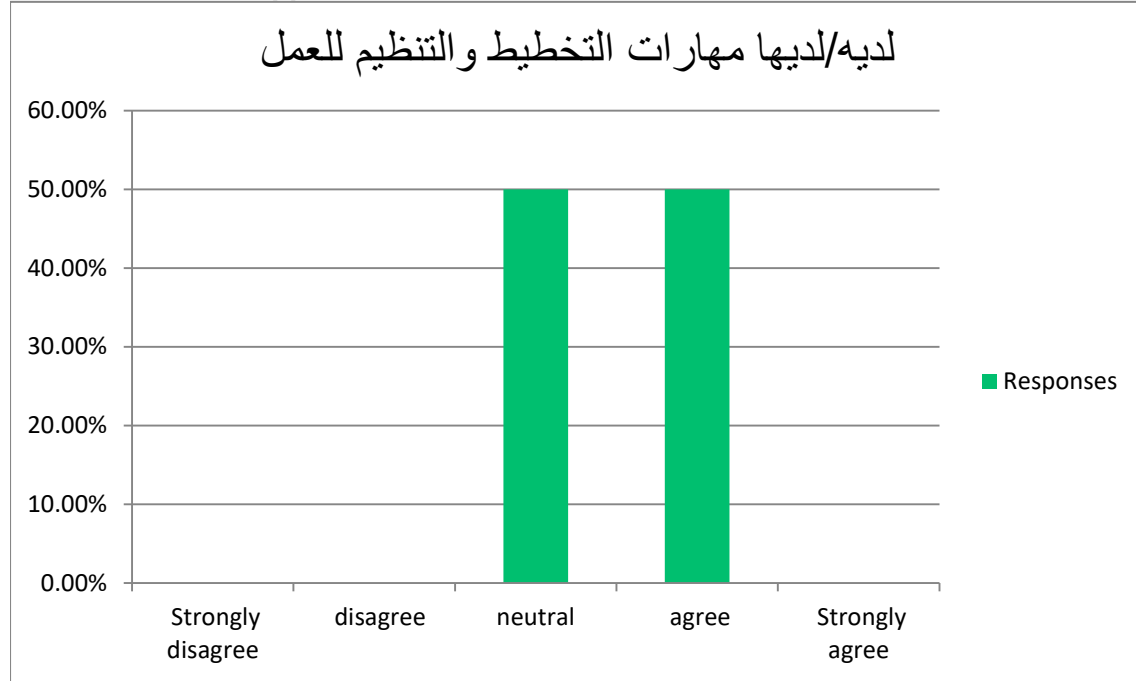

استبانة رأي جهاد

لديه/لديها مهارات الا

Answer Choices	Responses	
Strongly disagr	0.00%	0
disagree	0.00%	0
neutral	50.00%	2
agree	50.00%	2
Strongly agree	0.00%	0
Answered		4
Skipped		0