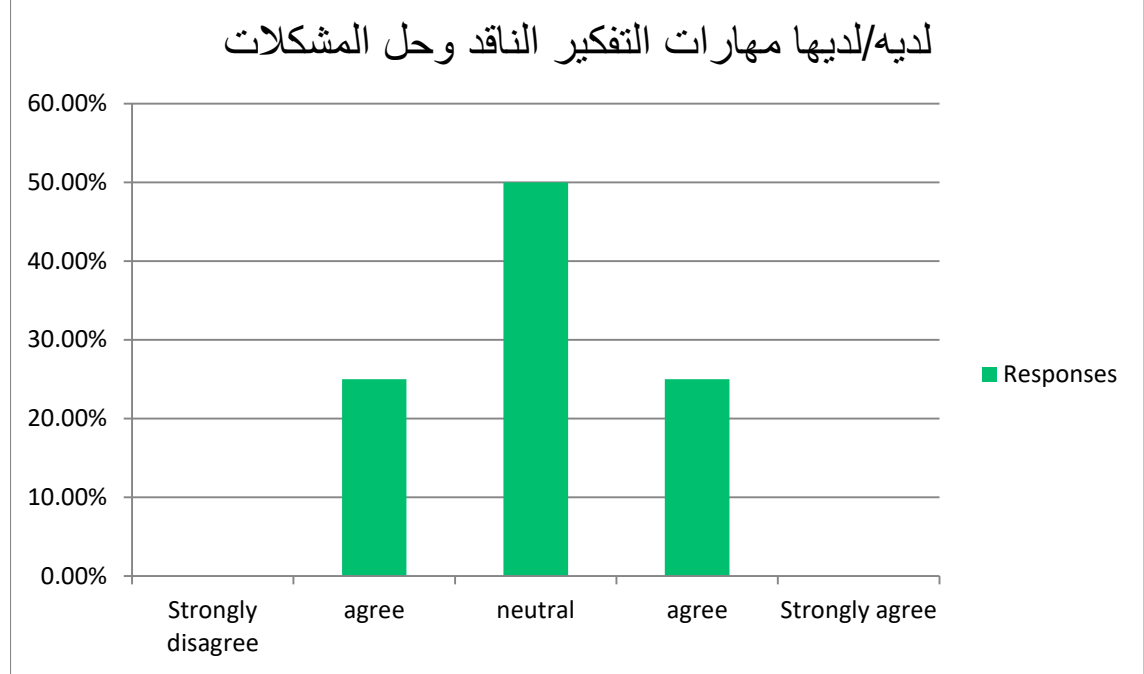

استبانة رأي جهاند  
لديه/لديها مهارات ال

Answer Choices	Responses	
Strongly disagree	0.00%	0
agree	25.00%	1
neutral	50.00%	2
agree	25.00%	1
Strongly agree	0.00%	0
<b>Answered</b>		<b>4</b>
<b>Skipped</b>		<b>0</b>