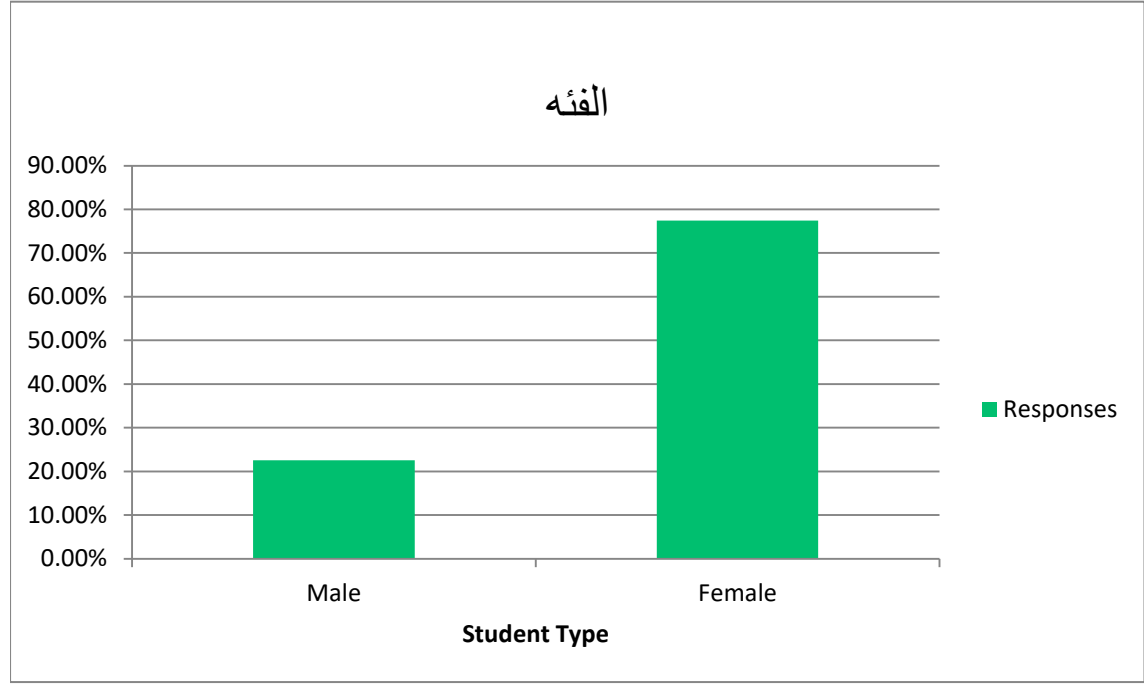

استبيان المقرر لـ
الفنّه

Answer Choices	Responses	
Male	22.54%	192
Female	77.46%	660
	Answered	852
	Skipped	9

استبيان المقرر لـ
العام الدراسي

Answer Choices	Responses	
1437-1438	3.03%	26
1438-1439	89.73%	769
1439-1440	7.23%	62
1440-1441	0.00%	0
Answered		857
Skipped		4