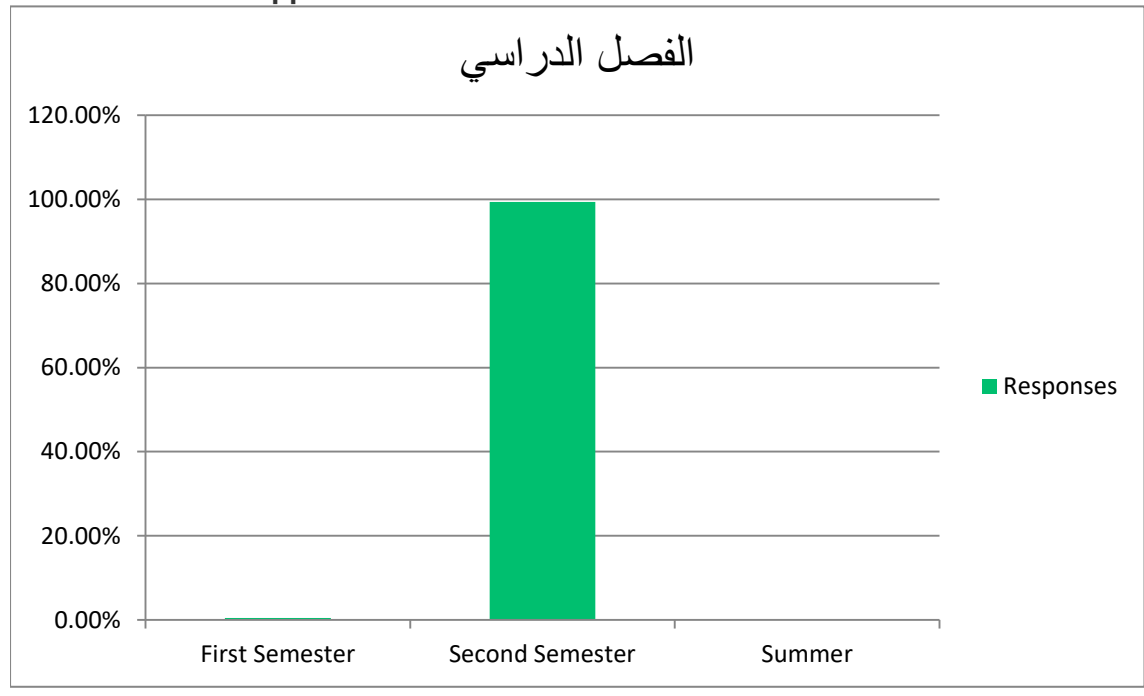

استبيان المقرر لـ
الفصل الدراسي

Answer Choices	Responses	
First Semester	0.47%	4
Second Semest	99.41%	849
Summer	0.12%	1
	Answered	854
	Skipped	7