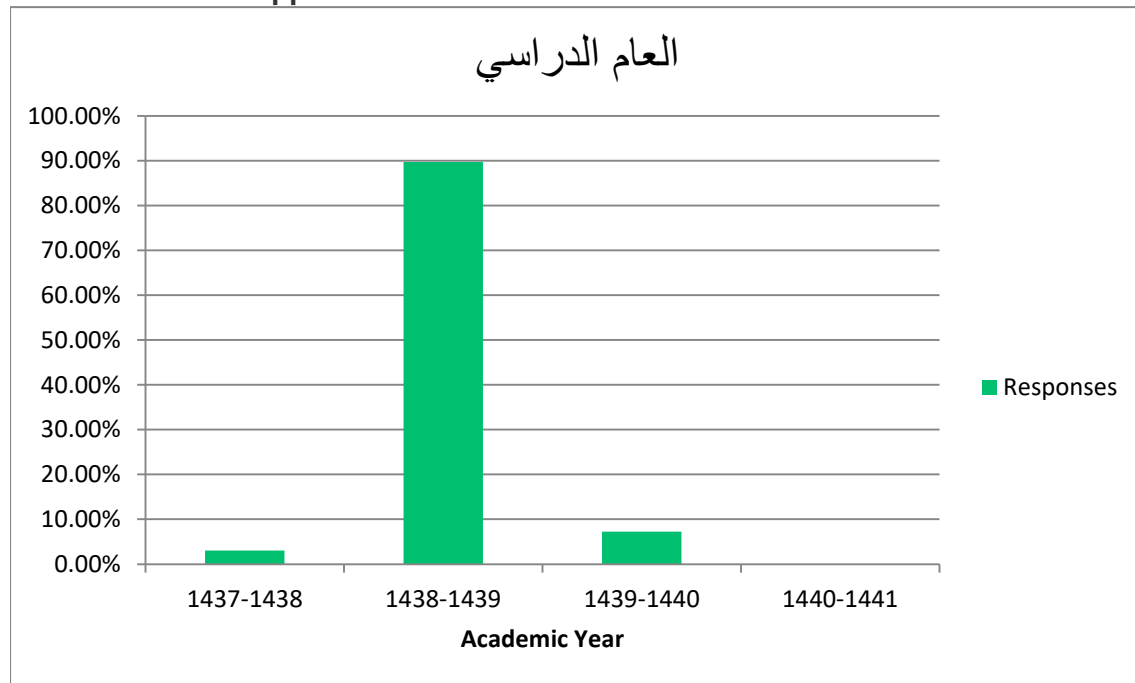

استبيان المقرر لـ
الفنّه

Answer Choices	Responses	
Male	22.54%	192
Female	77.46%	660
	Answered	852
	Skipped	9

استبيان المقرر لـ
العام الدراسي

Answer Choices	Responses	
1437-1438	3.03%	26
1438-1439	89.73%	769
1439-1440	7.23%	62
1440-1441	0.00%	0
Answered		857
Skipped		4