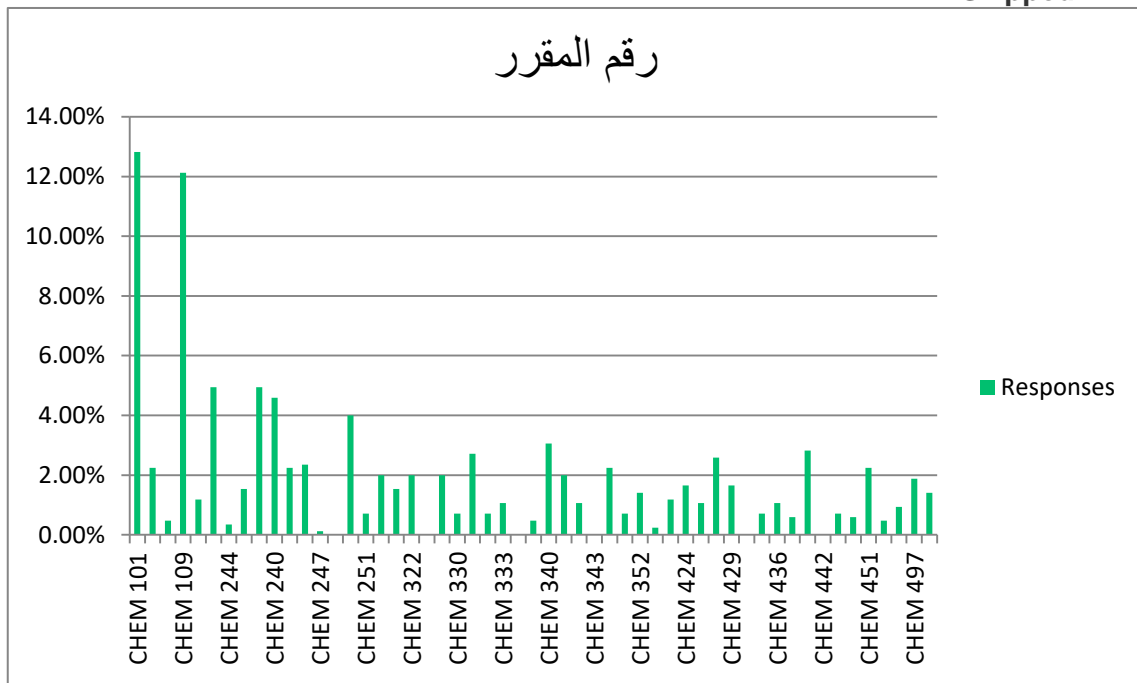

441	CHEM 441	2.82%
442	CHEM 442	0.00%
445	CHEM 445	0.71%
447	CHEM 447	0.59%
451	CHEM 451	2.24%
452	CHEM 452	0.47%
453	CHEM 453	0.94%
497	CHEM 497	1.88%
499	CHEM 499	1.41%

Answered
Skipped